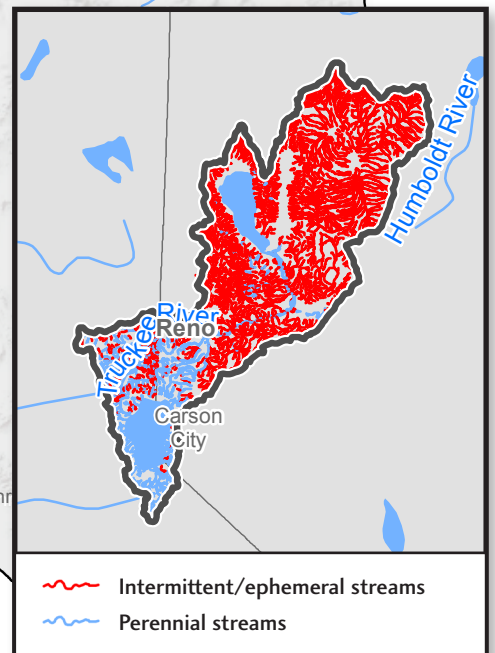

# Waters of the United States: Nevada

% intermittent/ephemeral streams by watershed

In Nevada, **79%** of stream miles within native trout historical range are classified as intermittent or ephemeral. **52%** of stream miles are in headwater streams. In the Truckee River basin, **80%** of streams are intermittent while **62%** are headwaters.

Source: USGS, National Hydrography Dataset Plus, 1:100,000.