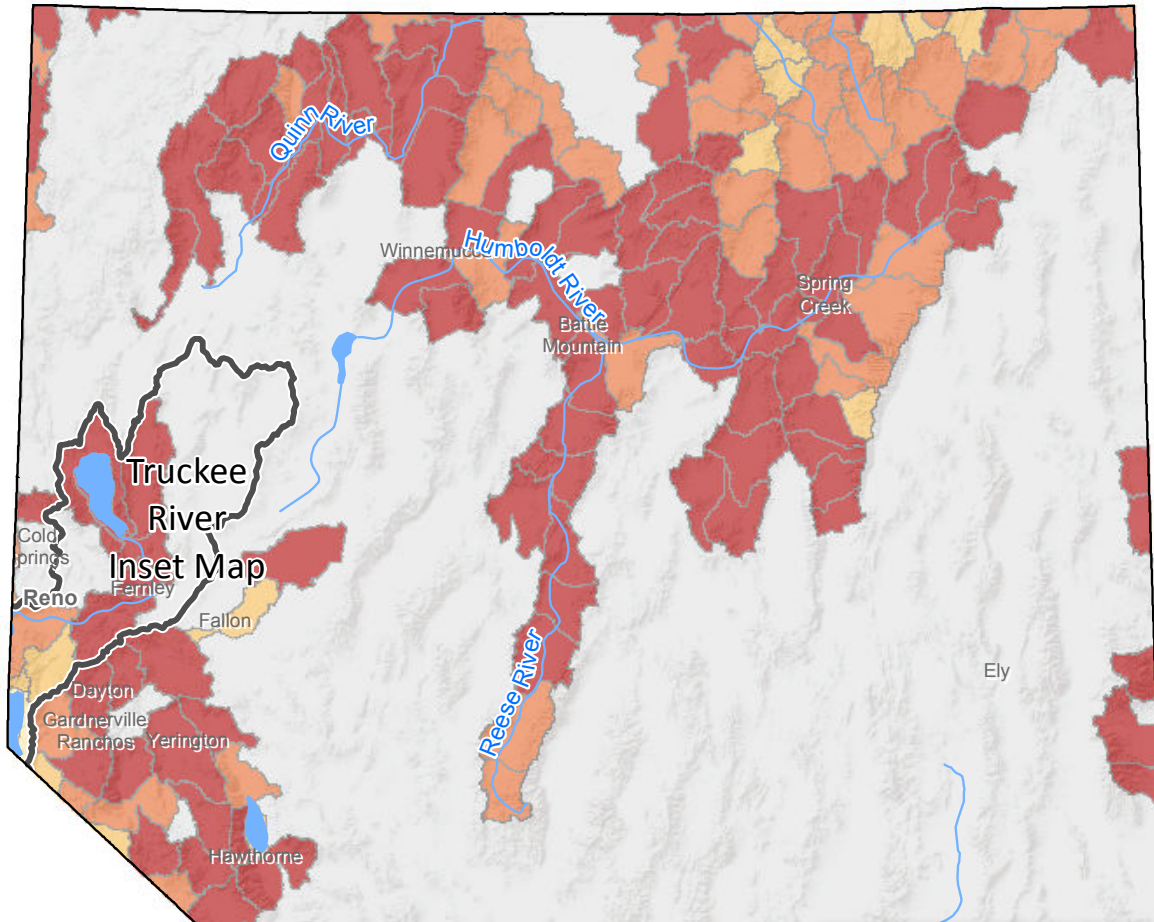

# Waters of the United States: Nevada

% intermittent/ephemeral streams by watershed

In Nevada, **79%** of stream miles within native trout historical range are classified as intermittent or ephemeral. **52%** of stream miles are in headwater streams. In the Truckee River basin, **80%** of streams are intermittent while **62%** are headwaters.

Source: USGS, National Hydrography Dataset Plus, 1:100,000.